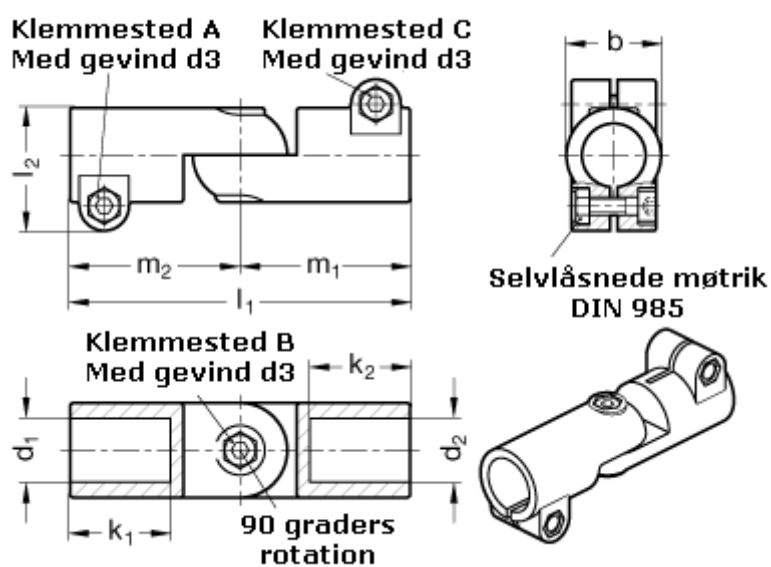

Article number: 20286B40B40S2SW

Description: E+G Swivel clamp connector joint  
GN286-B40-B40-S-2-SW

## Measures

$b = 65$	$m_1 = 115$
$d_1 = B40$	$m_2 = 115$
$d_2 = B40$	
$d_3 = M10$	
$k_1 = 74.0$	
$k_2 = 74.0$	
$l_1 = 230$	
$l_2 = 77.5$	